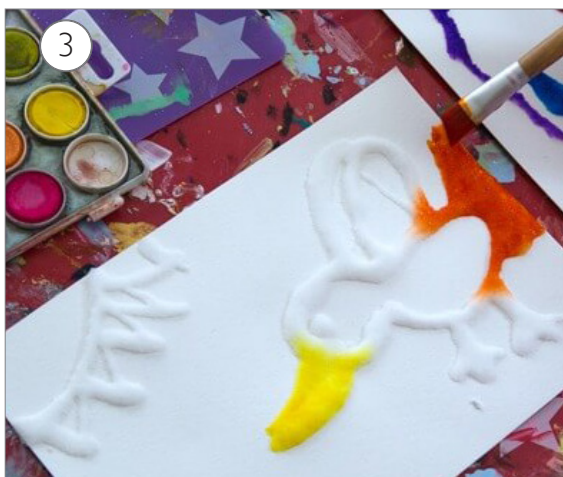

## THINGS YOU WILL NEED:

PAPER

SALT

PAINT

GLUE

## STEPS

WWW.ARTFULPARENT.COM

- ① MAKE GLUE DRAWINGS ON A SHEET OF PAPER.
- ② SPRINKLE WITH SALT UNTIL GLUE IS COMPLETELY COVERED. TIP PAPER OVER TO GET RID OF EXCESS SALT.
- ③ USE A BRUSH TO GENTLY DROP PAINT ON THE SALT COVERED DRAWING.
- ④ WATCH THE PAINT TRAVEL IN BOTH DIRECTIONS. ADD DIFFERENT COLORS TO FORM MULTICOLOR ART!