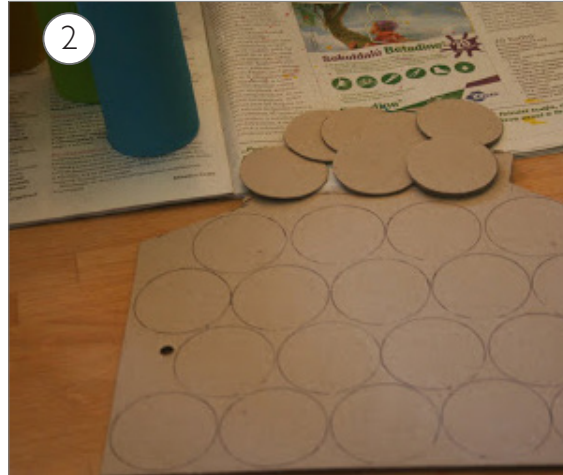

### THINGS YOU WILL NEED:

PAPER ROLL

PAPER

MARKERS

GLUE

## STEPS

WWW.KIFLIESLEVENDULA.COM

- ① USE MARKERS OR PAINT TO MAKE DIFFERENT COLORS OF CARS WITH THE TOILET PAPER ROLL.
- ② CUT OUT FOUR LARGE CIRCLES FOR TIRES AND ONE SMALL CIRCLE FOR THE STEERING WHEEL.
- ③ USE A DARK MARKER TO COLOR THE EDGES OF THE TIRE CIRCLES AND STEERING WHEEL CIRCLE.
- ④ CUT AN OPENING ON THE PAINTED ROLL FOR THE CAR SEAT. USE GLUE TO ATTACH STEERING WHEEL AND TIRES.