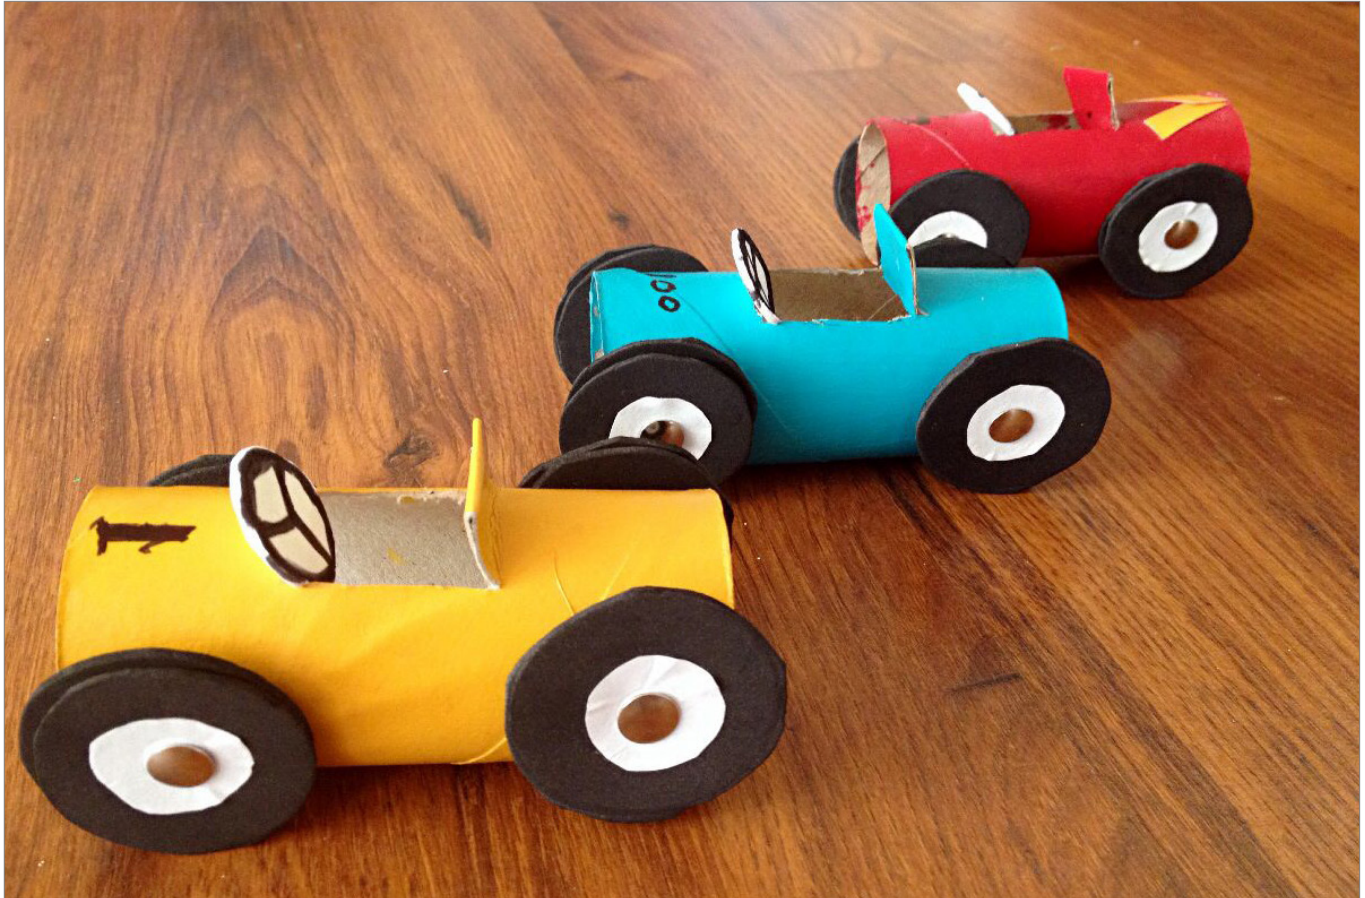

PLAY PACKS ACTIVITY SHEET

RACING CARS