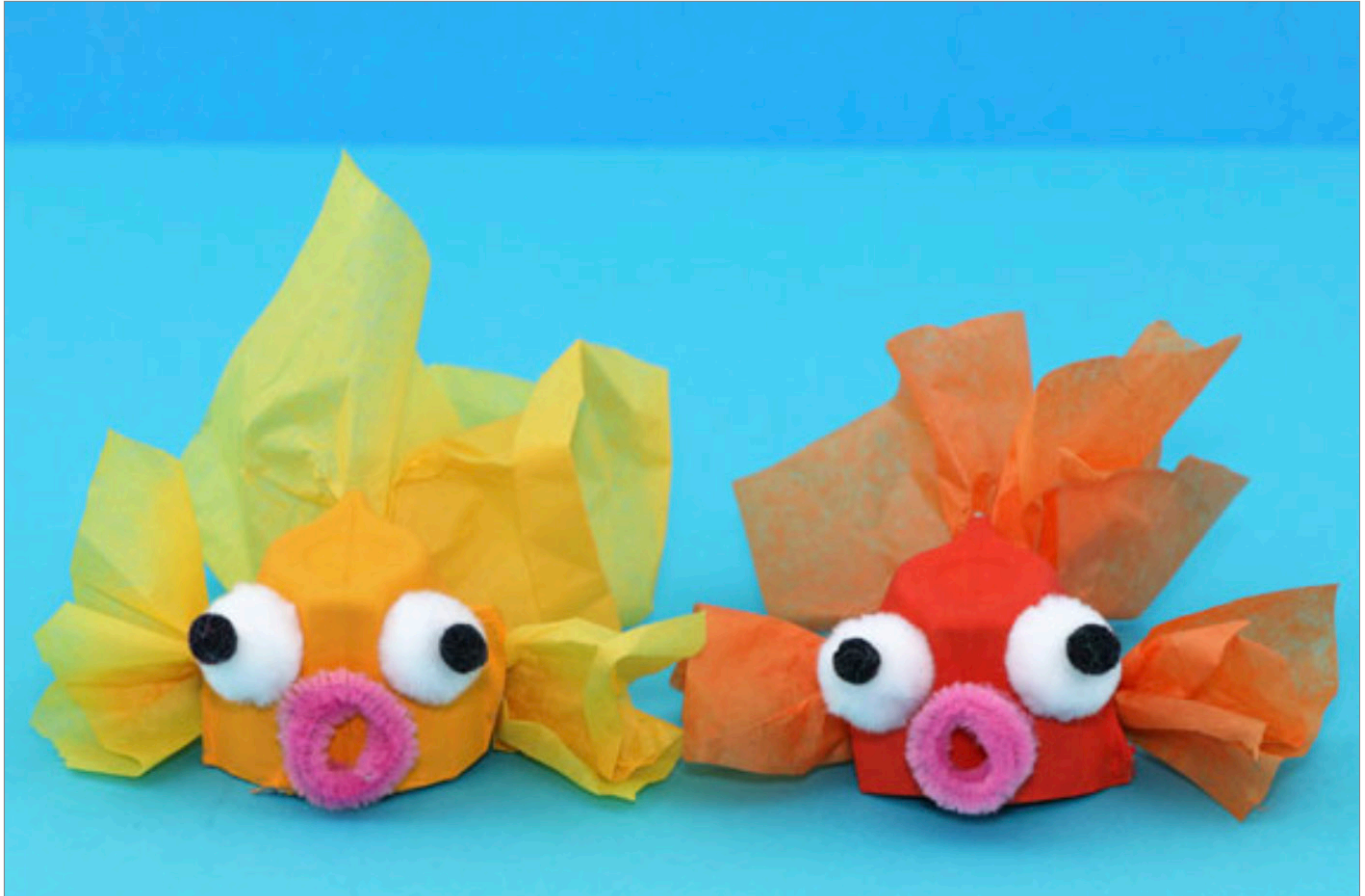

PLAY PACKS ACTIVITY SHEET

EGG CARTON GOLDFISH

WWW.THECRAFTTRAIN.COM

THINGS YOU WILL NEED:

EGG CARTON

TISSUE PAPER

MARKERS

GLUE

PLAY PACKS ACTIVITY SHEET

STEPS

WWW.THECRAFTTRAIN.COM

- ① CUT OUT AN EGG CUP AND TRIM ITS EDGES SO THEY ARE SMOOTH.
- ② USE AN ORANGE OR YELLOW MARKER TO COLOR THE EGG CUP. THIS WILL FORM THE GOLDFISH BODY.
- ③ MAKE THREE SLITS IN THE EGG CUP. TWIST THREE PIECES OF TISSUE INTO THE SLITS, FOR THE TAIL AND FINS.
- ④ ATTACH GOOGLY EYES AND A PIPE CLEANER CIRCLE FOR GOLDFISH MOUTH.