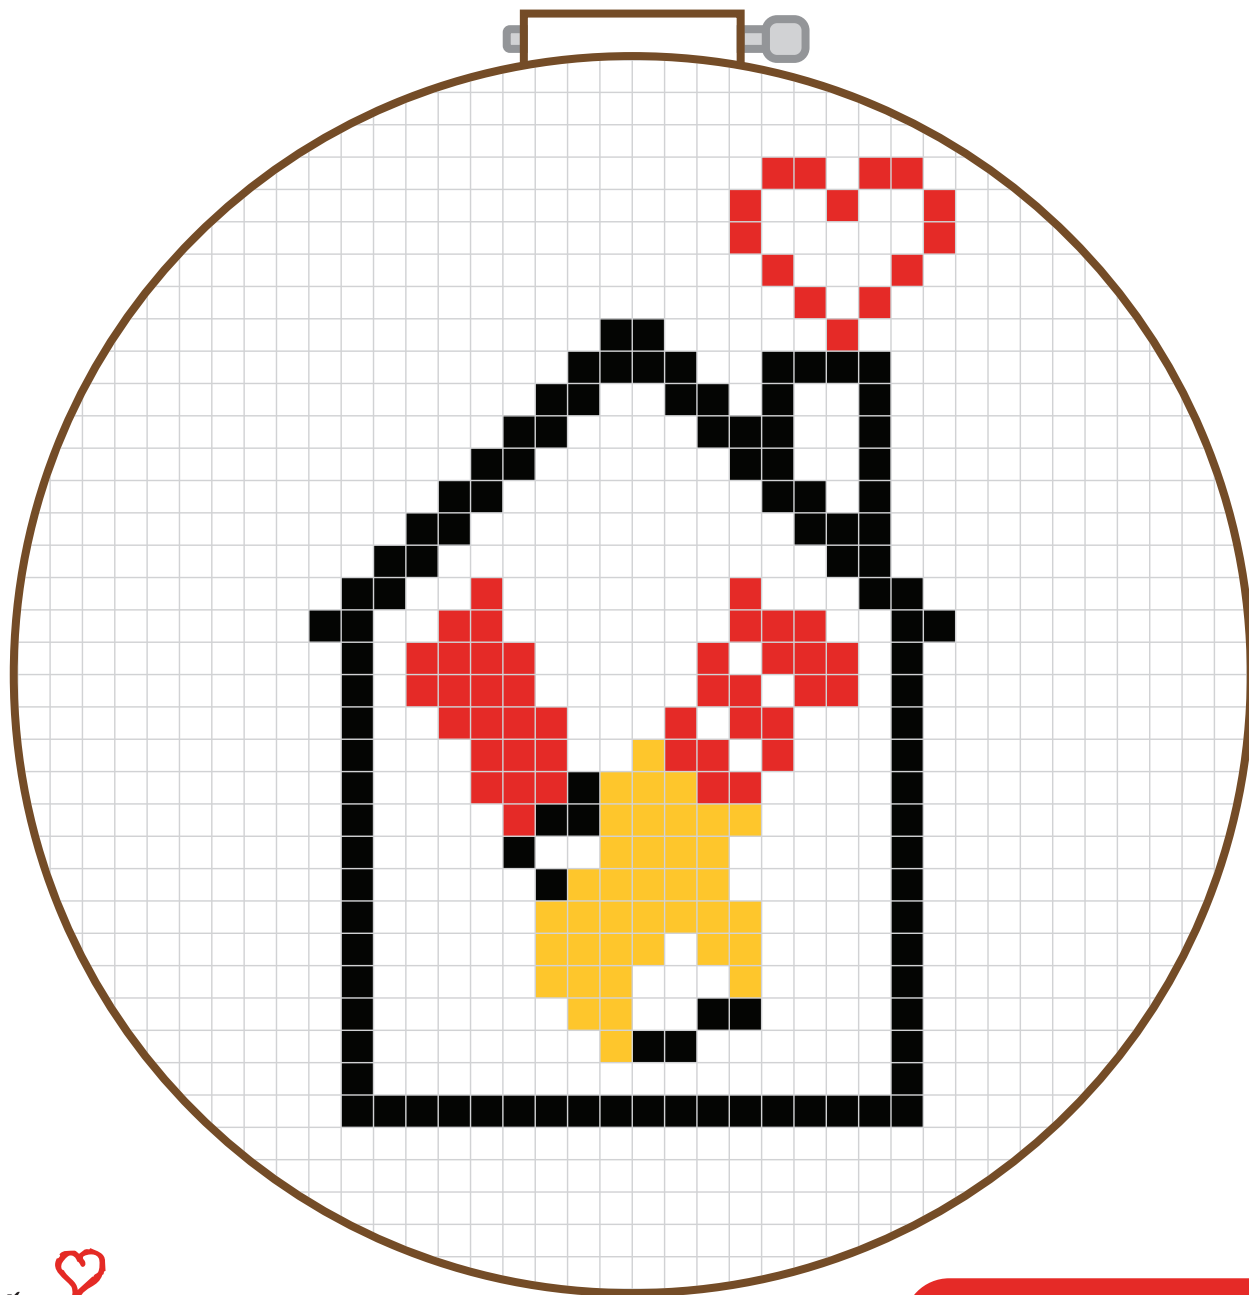

SHOW YOUR SPIRIT

— Cross Stitch Ornament Pattern —

Ronald McDonald
House Charities®
Philadelphia Region

Pattern works
for 3" hoop

Approx. 38 squares
for diameter